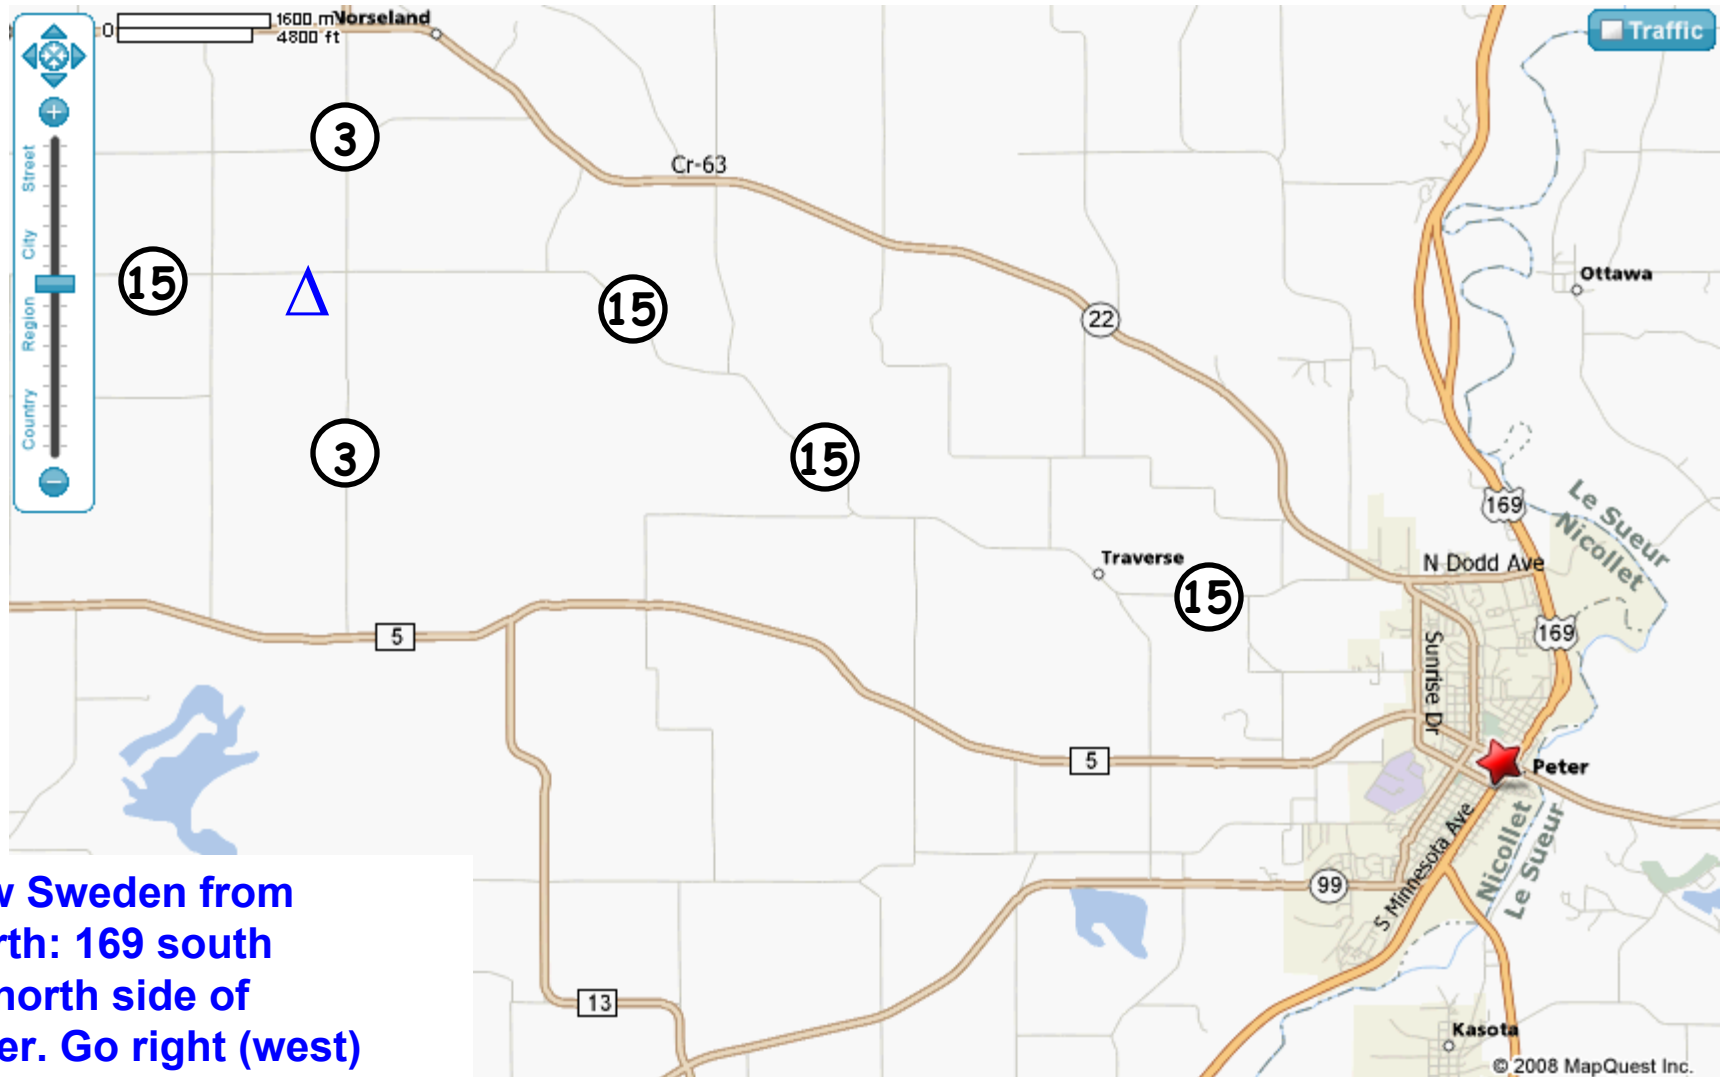

## Directions to New Sweden Dairy

To New Sweden from the north: 169 south to the north side of St. Peter. Go right (west) on Route 22. At the top of the hill (hospital), turn left on County 15. Go 10 miles on 15; dairy is on left just past County Route 3.

△ New Sweden Dairy  
43475 County Rd. 15  
Nicollet, MN 56074  
507-246-4008